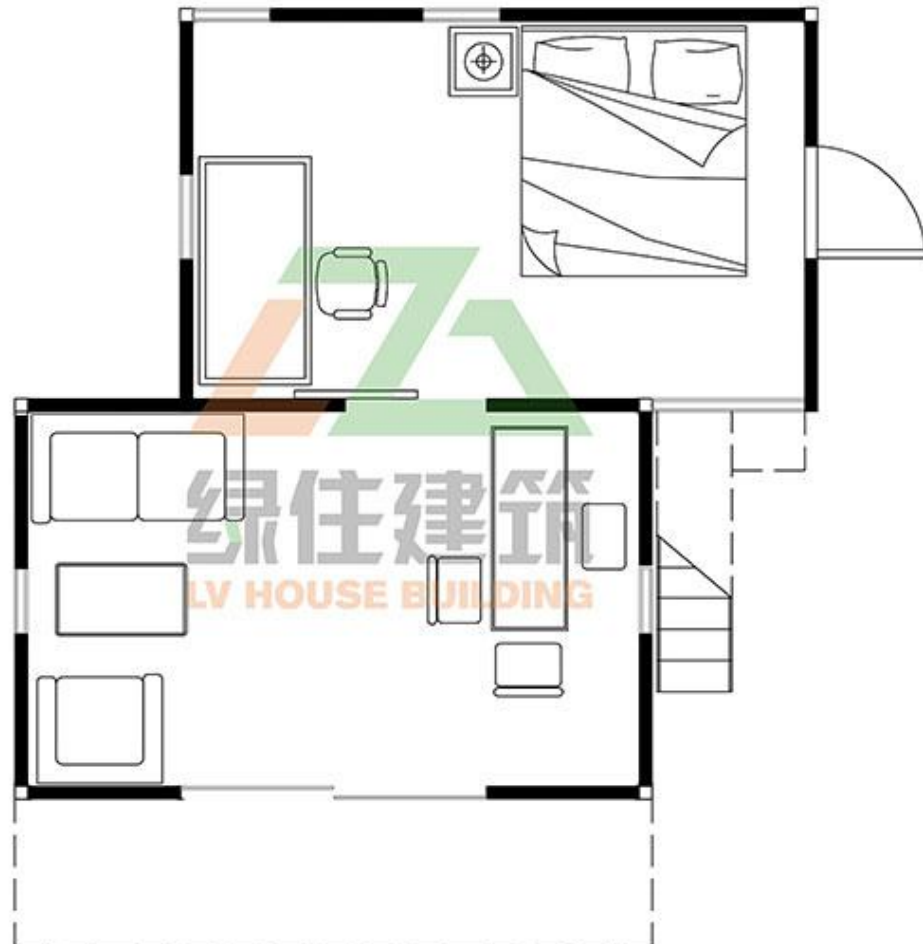

beautiful prefab hospitality buildings by sip panel fantastic design to enjoy more relaxing time

一层平面布置图

Contact person :Voila

Email :export@lvhouse.com.cn

Website:www.chinasiphouse.com

Whatapp:+86-15868909629