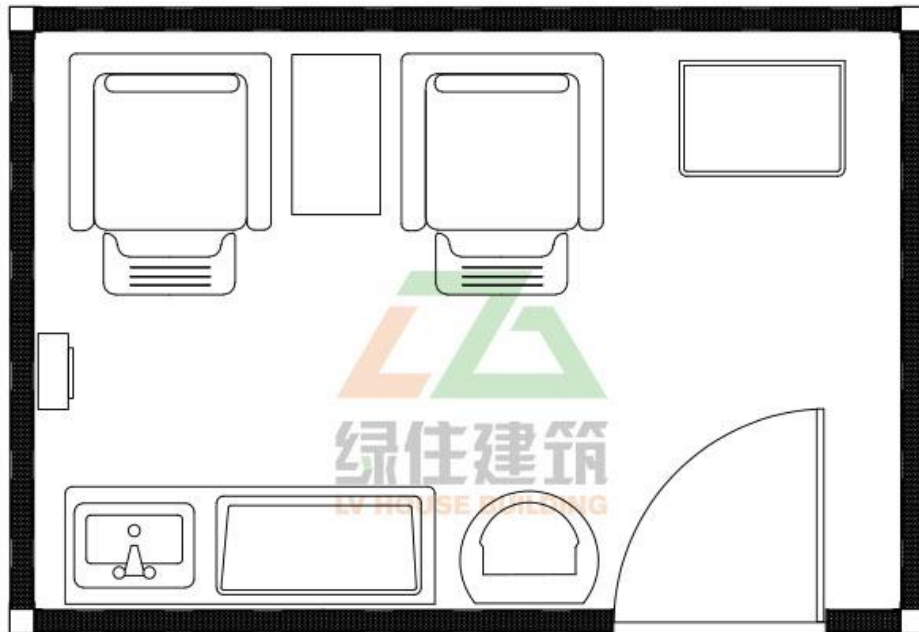

wood environmental friendly sip panel house for baby nursery when outdoor public area

Contact person :Voila

Email :export@lvhouse.com.cn

Website:www.chinasiphouse.com

Whatapp:+86-15868909629

Skype:setting220