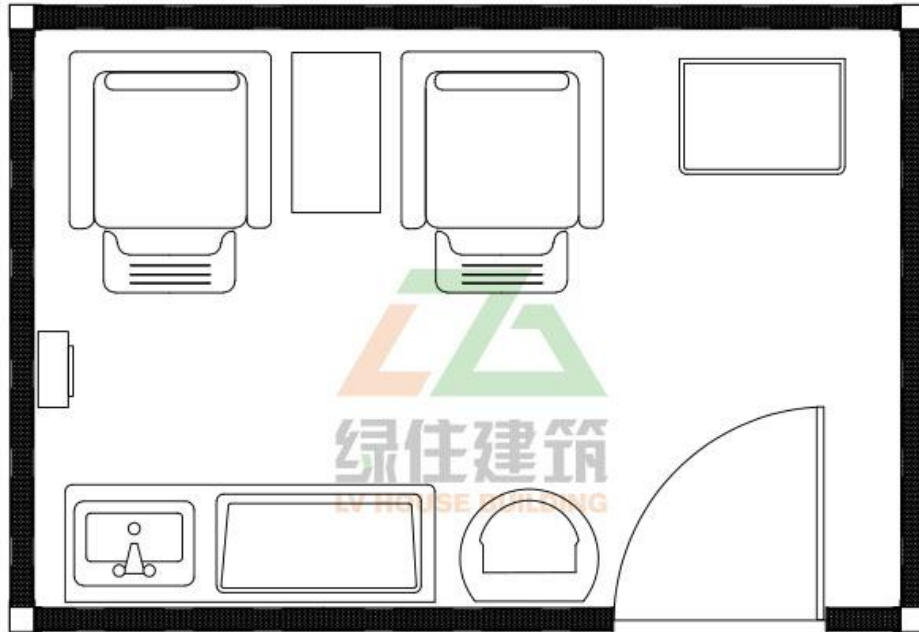

wood environmental friendly sip panel house for baby nursery when outdoor public area

Contact person :Voila

Email :export@lvhouse.com.cn

Website:www.chinasiphouse.com

Whatapp:+86-15868909629

Skype:setting220