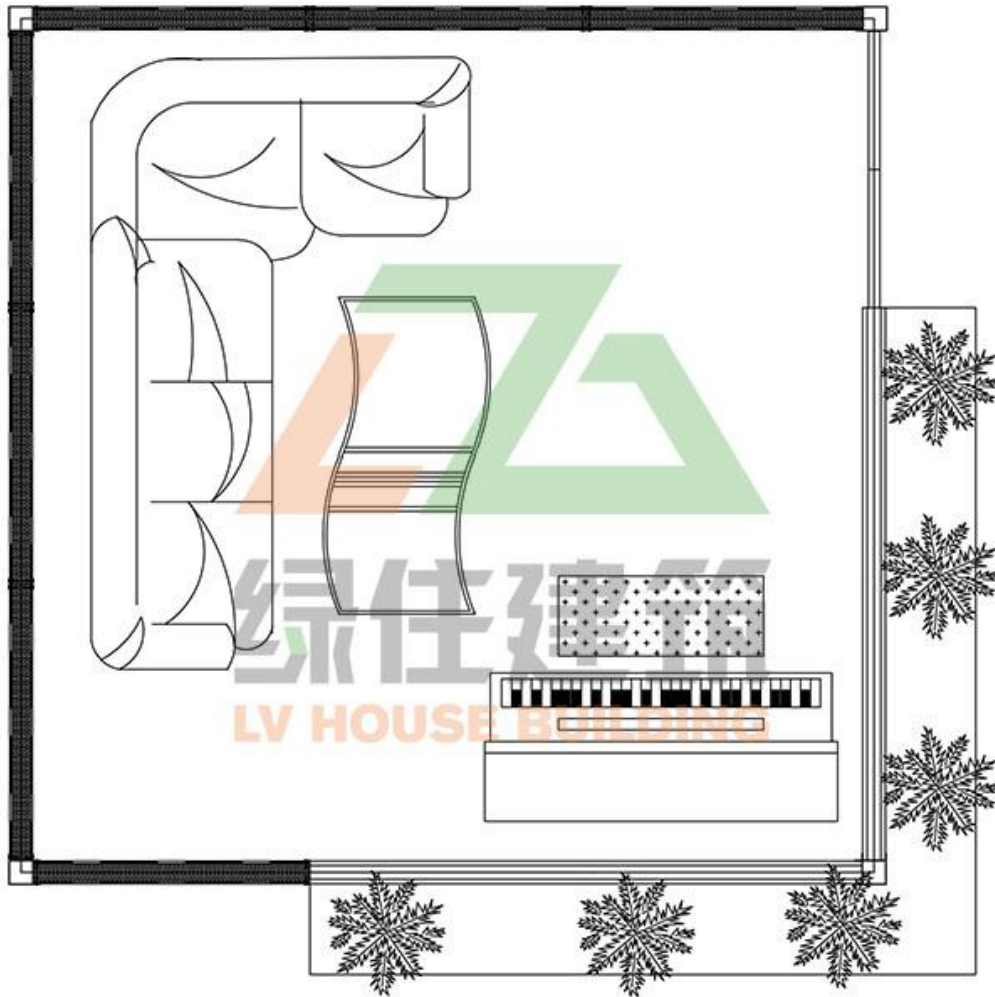

sip wooden garden green house for vegetable and flower planting in backyard

一层平面布置图

Contact person :Voila

Email :export@lvhouse.com.cn

Website:www.chinasiphouse.com

Whatapp:+86-15868909629

Skype:setting220

Any requests thanks to contact us immediately