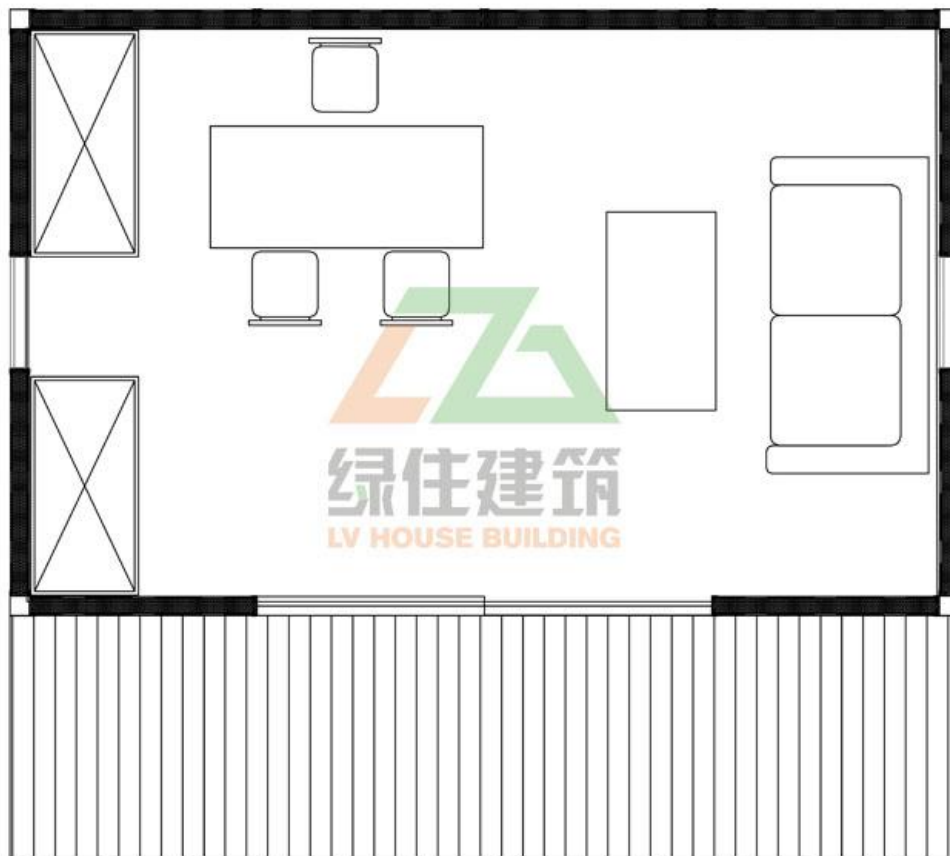

portable home office house building by prefab construction removable easily

一层平面图

Contact person :Voila

Email :export@lvhouse.com.cn

Website:www.chinasiphouse.com

Whatapp:+86-15868909629

Skype:setting220

Any requests thanks to contact us immediately