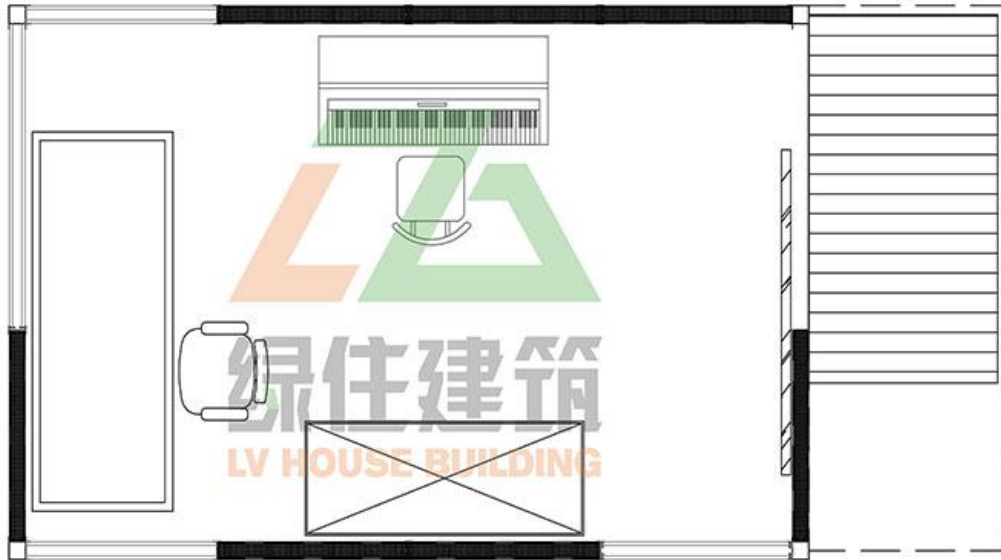

minim nice office house building with sip panel for independent working place

一层平面布置图

Contact person :Voila

Email :export@lvhouse.com.cn

Website:www.chinasiphouse.com

Whatapp:+86-15868909629

Skype:setting220