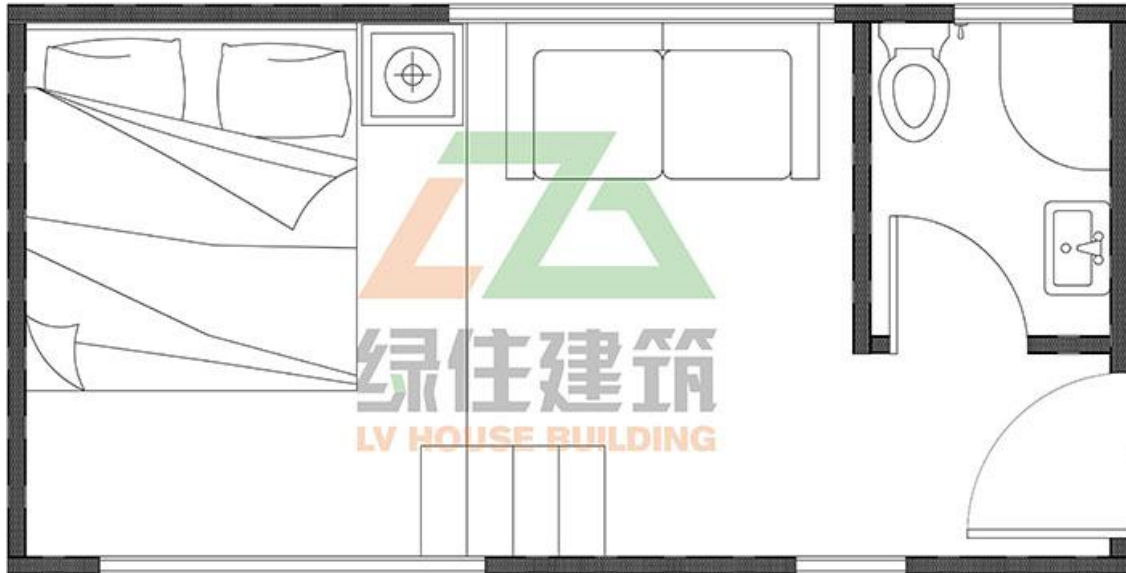

farm homes builders by sip panel wood designs low cost

一层平面布置图

Contact person :Voila

Email :export@lvhouse.com.cn

Website:www.chinasiphouse.com

Whatapp:+86-15868909629

Skype:setting220

Any requests thanks to contact us immediately